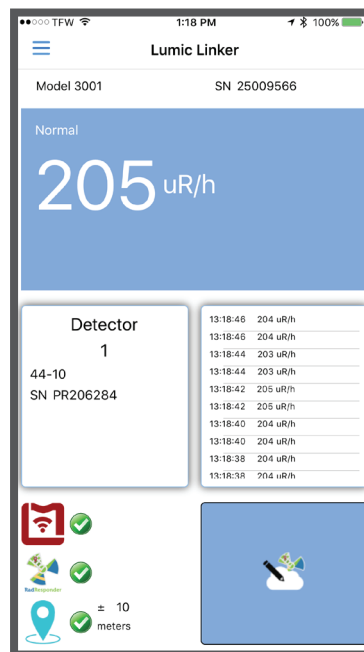

Bluetooth LE[®] Option for Model 3000 and Model 3001 Instruments

Ludlum Measurements, Inc.

Hardware Module

- Bluetooth 4.0 (BLE)[®] Module Wirelessly Streams Live Remote Display of Instrument Readings
- 120-Hour Battery Life
- Up to 30 m (98 ft.) Operating Distance

Lumic Linker App

- For iOS & Android
- Integrated RadResponder Network* Data Collection Provides "Reachback" Capability
- AES128 Encryption
- Location from Mobile Device GPS

Typical screenshot from a connected cellular phone or tablet.

- Remotely monitor live data
- Remotely operate instrument buttons
- Create, edit and submit field reports to the RadResponder Network*

The Lumic Linker app is available in the Google Play and Apple iTunes stores.